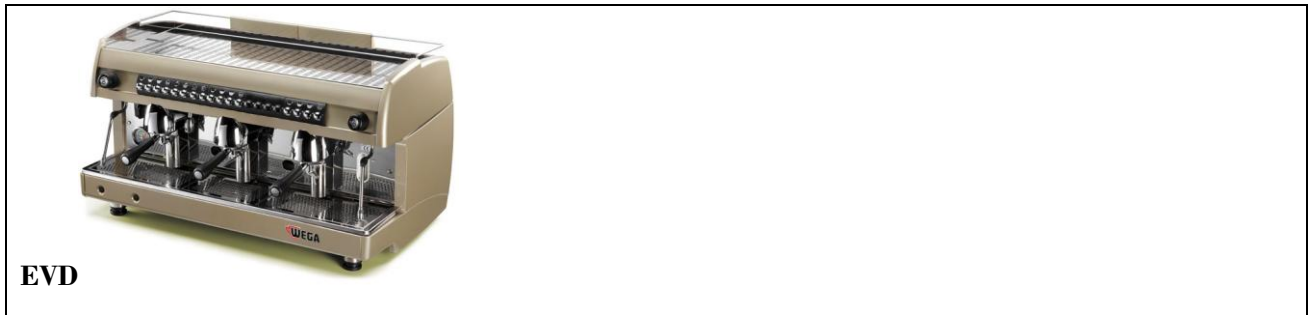

ABOUT DOSE

2103/197 Castlereagh St Sydney Nsw 2000 Australia

+61 (02)9261 3890

0432-329-000 Website <http://www.aboutdose.com>

SPHERA

EVD

Electronic coffee machine. 6 programmable doses per group, with manual brewing button – two chromed steam wands(single on 1 group model) – one hot water tap with programmable dosing. Electronic cup warmer(not available for 1 group). Autolevel, volumetric pump. Extra: Tron system(not available for 1 group model). Multifunction alphanumeric display with day date, daily power on/off, quantification of coffee brewed & water softener regeneration alarm.